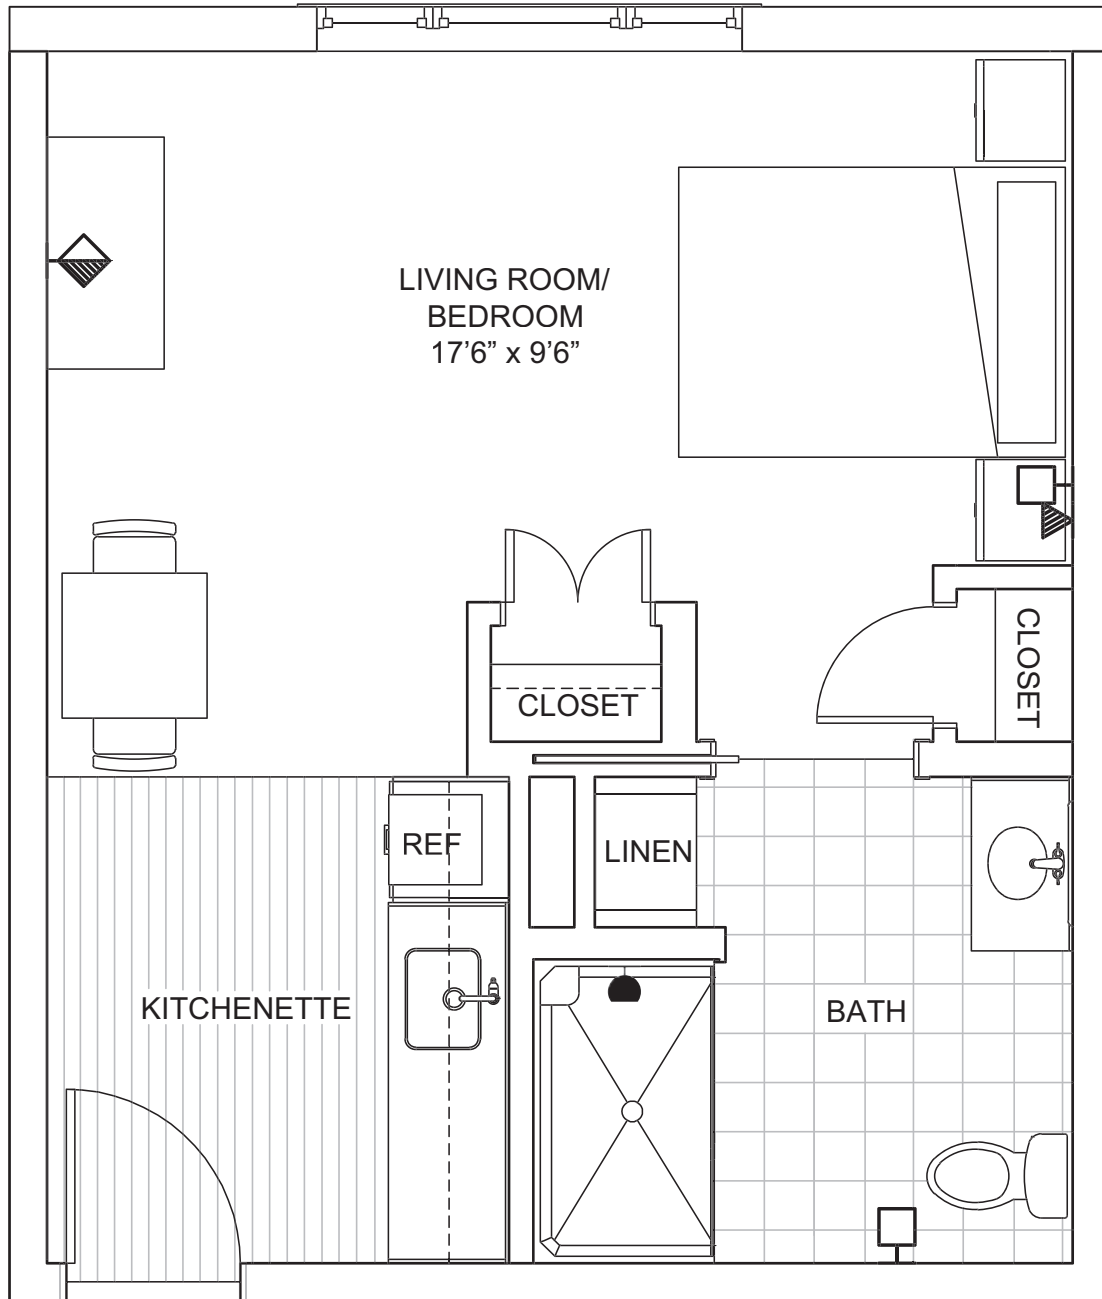

Assisted Living Apartment

The Avery

Deluxe Studio
370-425 sq. ft.

-  Emergency Call Alarms
-  Cable Television Connections
-  Telephone Connections
-  Showerhead

Add more Living to your Life®

Delaware County | MarisGrove.com

Assisted Living Apartment The Garrison

One bedroom, one bath
473 sq. ft.

-  Emergency Call Alarms
-  Cable Television Connections
-  Telephone Connections
-  Showerhead

Assisted Living Apartment The Georgetown

One bedroom, two bath
603 sq. ft.

-  Emergency Call Alarms
-  Cable Television Connections
-  Telephone Connections
-  Showerhead