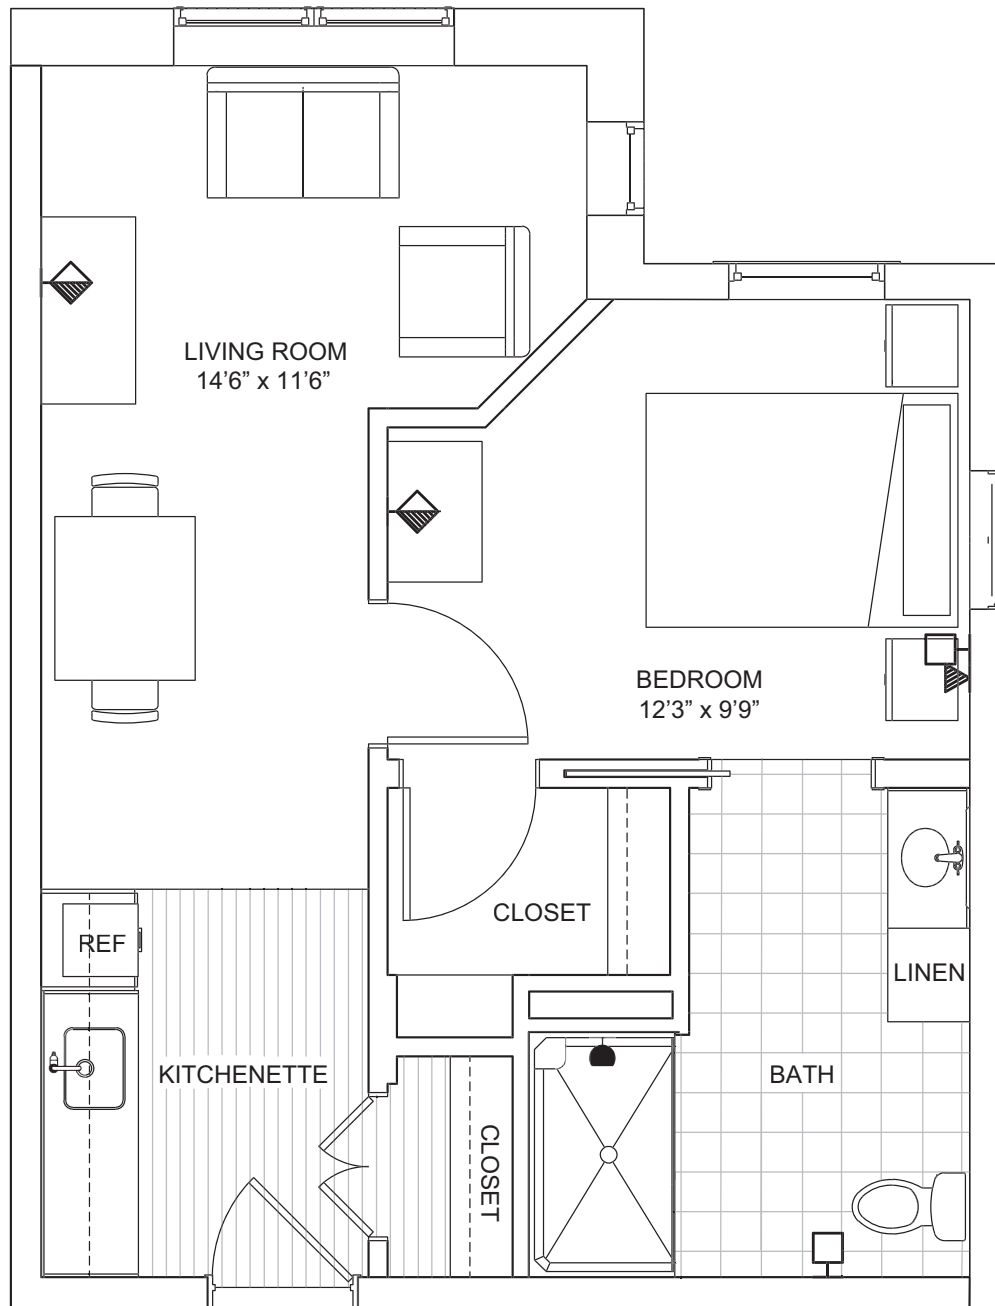

Assisted Living Apartment

The Avery

Deluxe Studio
370-425 sq. ft.

-  Emergency Call Alarms
-  Cable Television Connections
-  Telephone Connections
-  Showerhead

Add more Living to your Life®

Delaware County | MarisGrove.com

Assisted Living Apartment The Garrison

One bedroom, one bath
473 sq. ft.

-  Emergency Call Alarms
-  Cable Television Connections
-  Telephone Connections
-  Showerhead

Assisted Living Apartment The Georgetown

One bedroom, two bath
603 sq. ft.

-  Emergency Call Alarms
-  Cable Television Connections
-  Telephone Connections
-  Showerhead