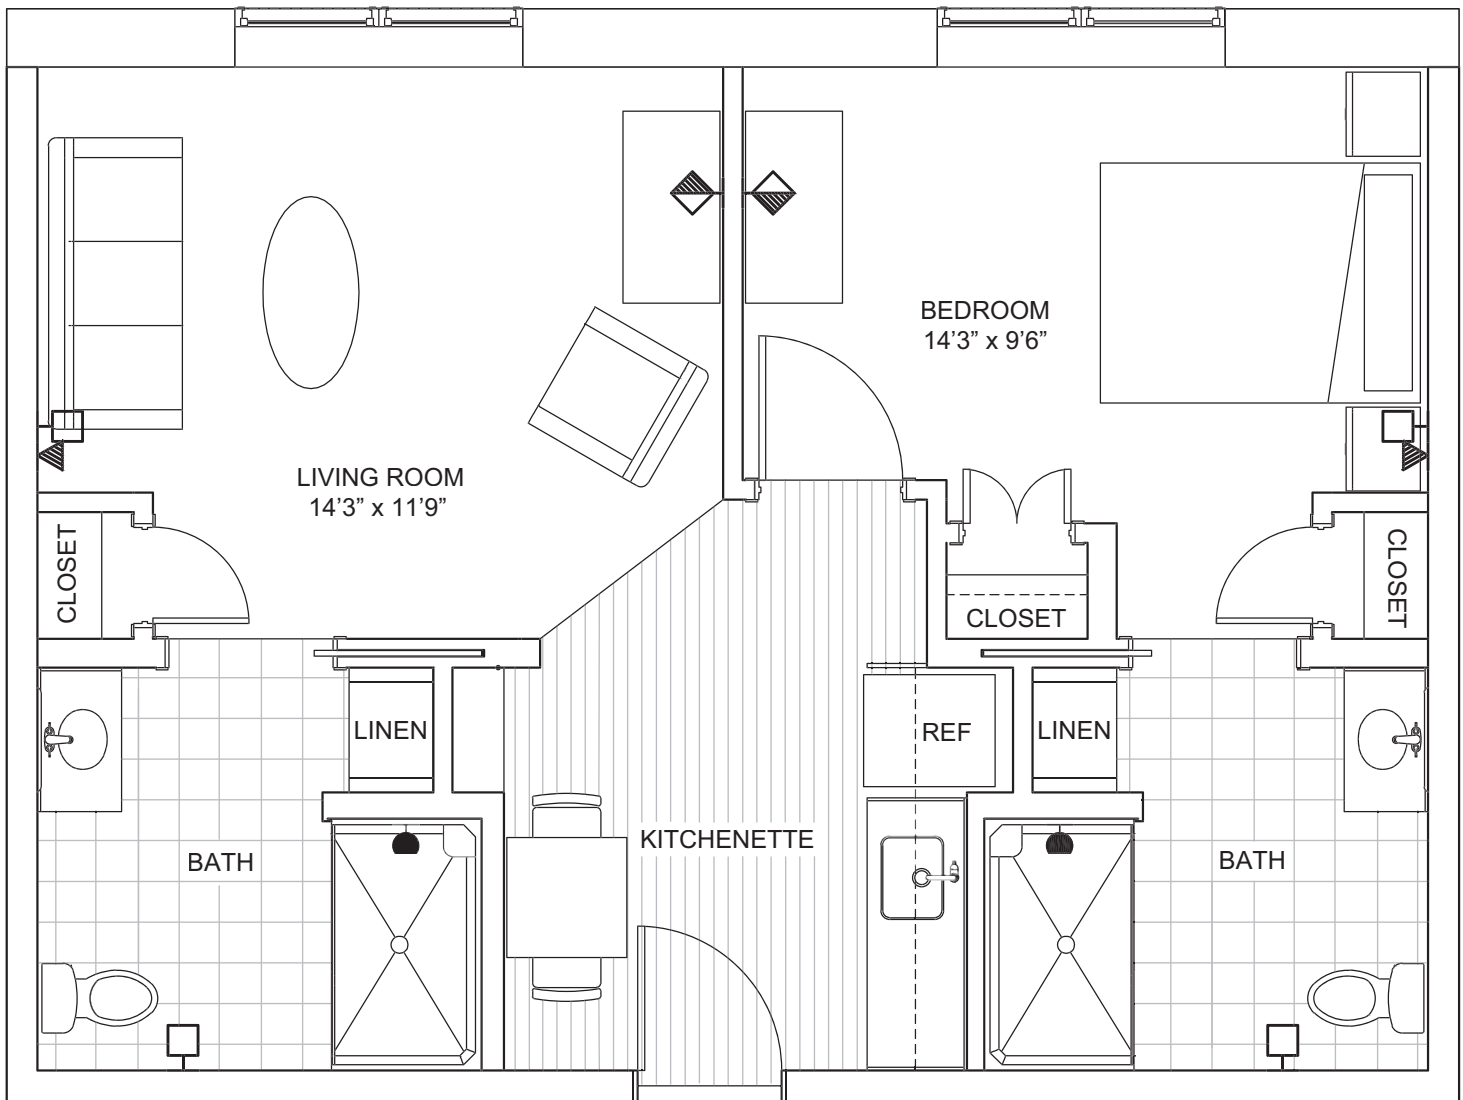

Assisted Living Apartment

The Avery

Deluxe Studio
370-425 sq. ft.

-  Emergency Call Alarms
-  Cable Television Connections
-  Telephone Connections
-  Showerhead

Add more Living to your Life®

Delaware County | MarisGrove.com

Assisted Living Apartment The Garrison

One bedroom, one bath
473 sq. ft.

-  Emergency Call Alarms
-  Cable Television Connections
-  Telephone Connections
-  Showerhead

Assisted Living Apartment The Georgetown

One bedroom, two bath
603 sq. ft.

-  Emergency Call Alarms
-  Cable Television Connections
-  Telephone Connections
-  Showerhead